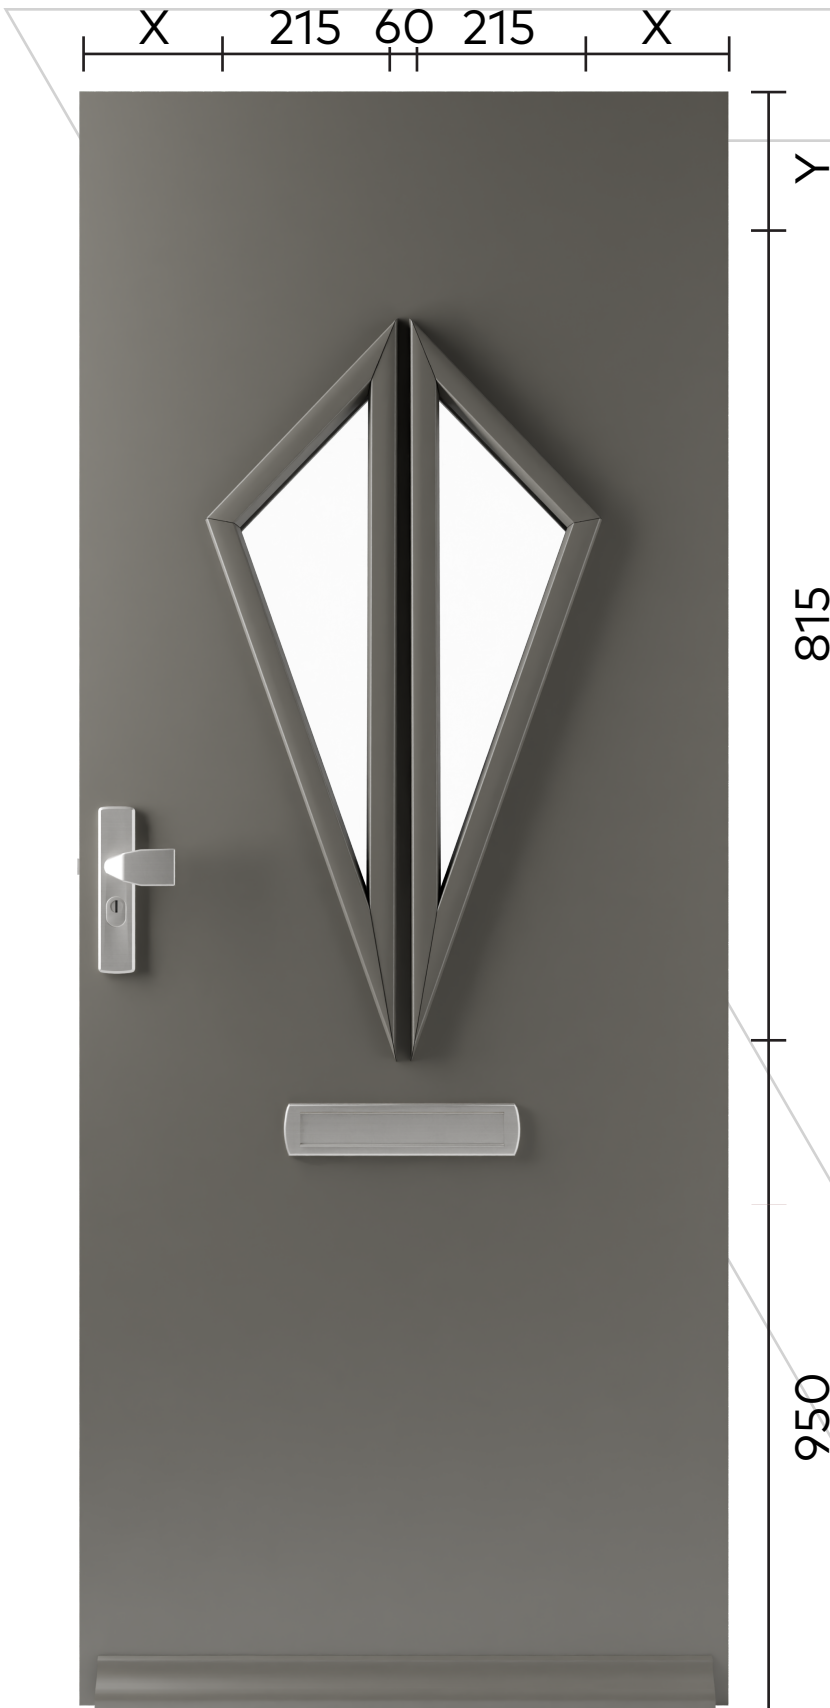

weekamp
deuren

Model: WK3074

Details