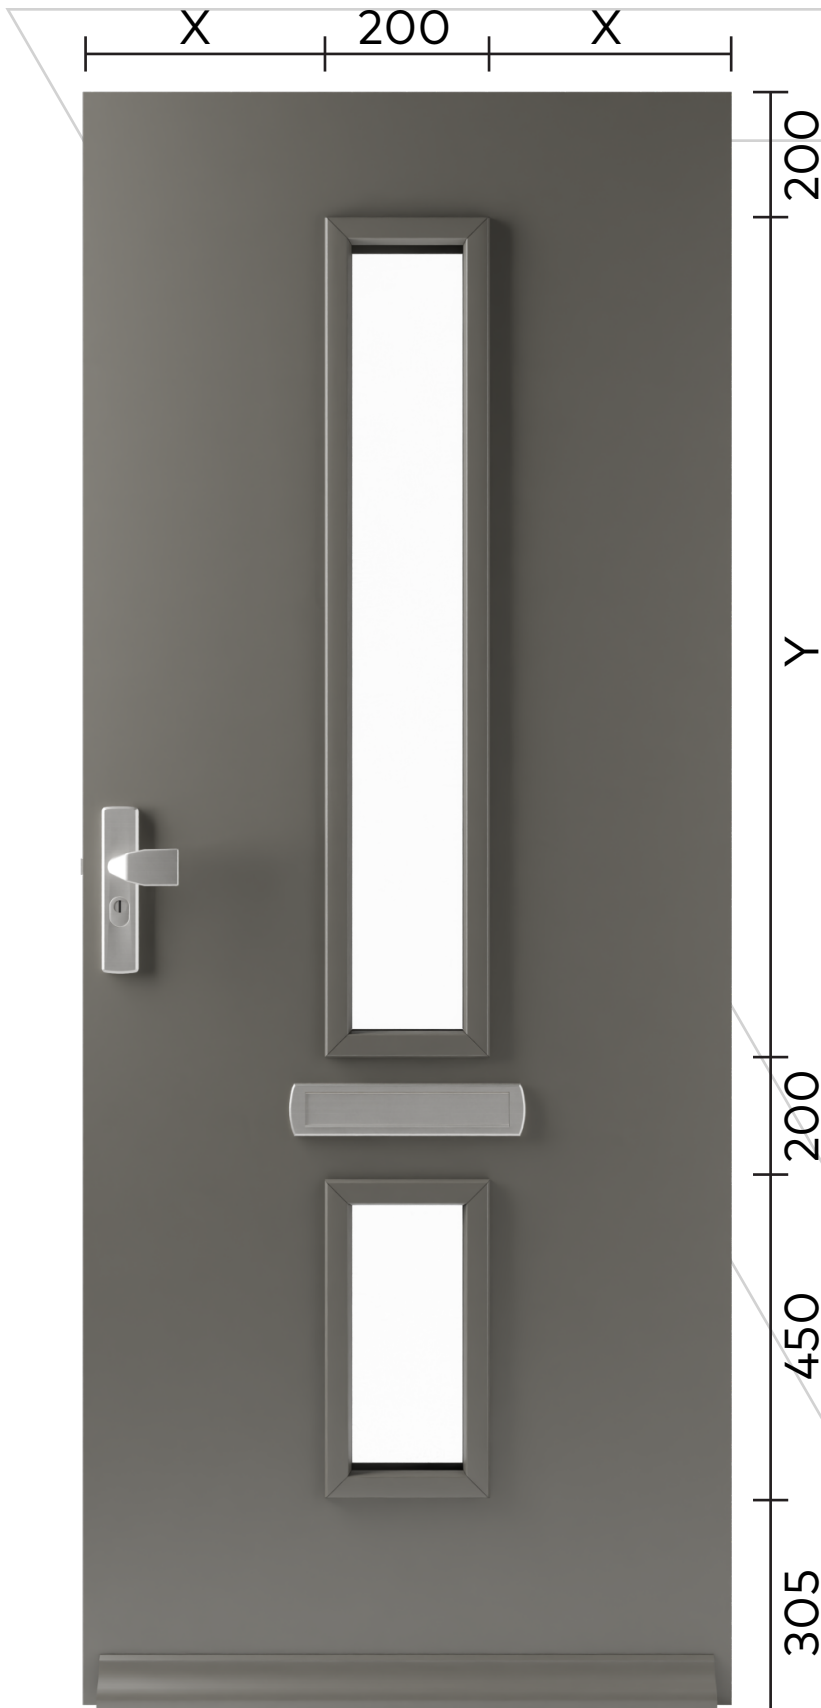

weekamp
deuren

Model: WK3005

Details